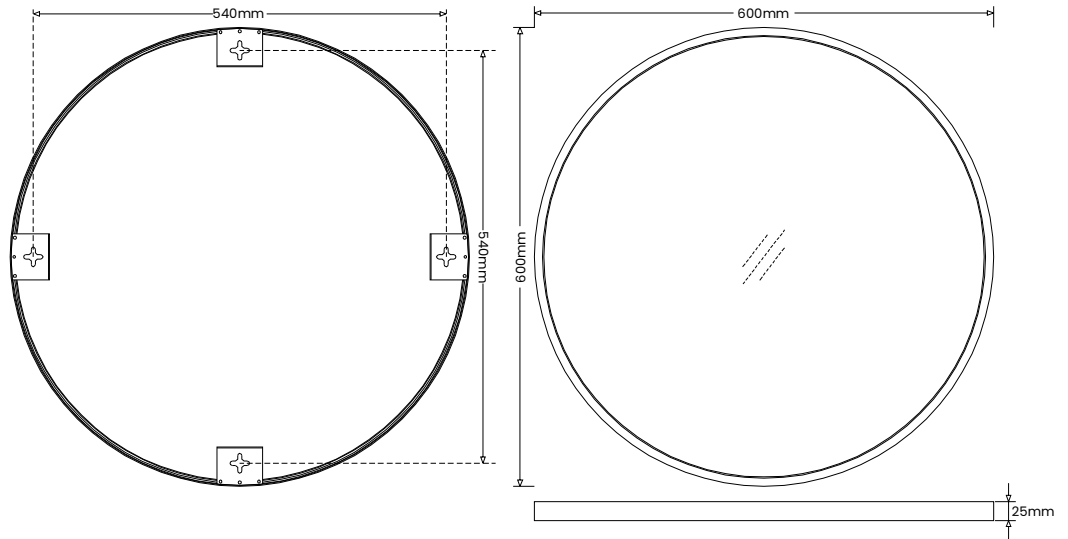

Ursa Mirror

Part Number
Colour

221562 221586

Brushed Brass Black

221579 221593

Brushed Brass Black

Product Dimensions (mm)

600 x 600

800 x 800

221562 221586

221579 221593