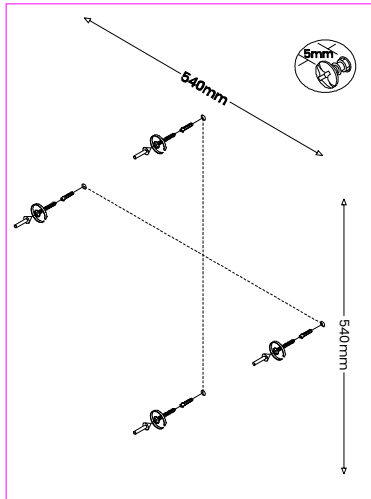

Ursa Mirror

Part Number
Colour

221562 221586

Brushed Brass Black

221579 221593

Brushed Brass Black

Product Dimensions (mm)

600 x 600

800 x 800

221562 221586

221579 221593