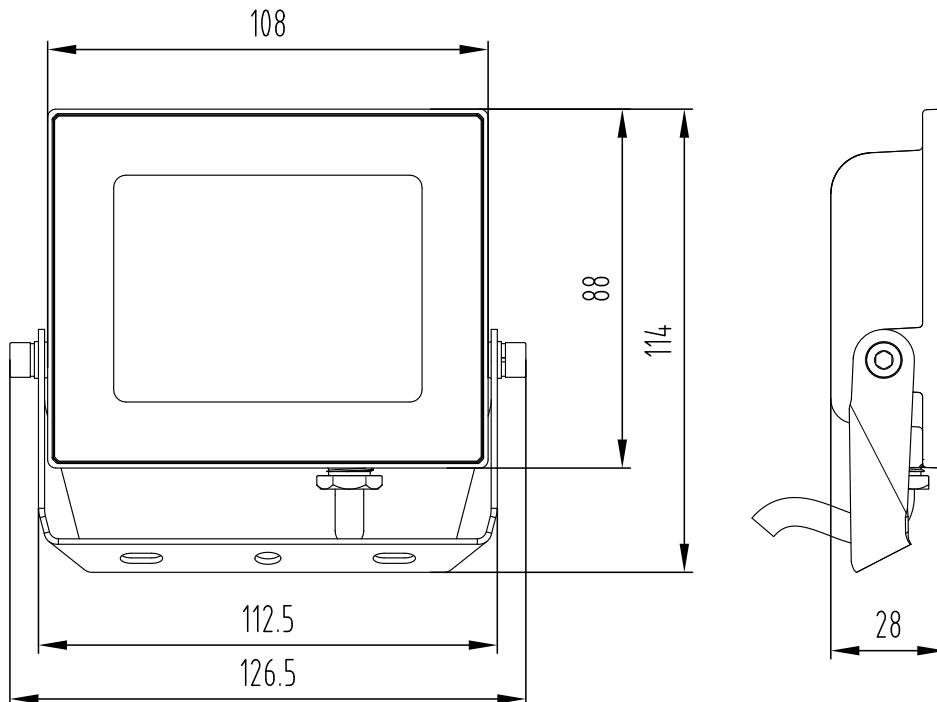

## LED LAMP

1m Cable

Part No. 253488

Description	<b>LED 20W Floodlight</b>
Product Dimensions (mm)	<b>126.5mm x 28mm x 114mm</b>
Product Weight (g)	<b>240g</b>
Power Consumption (w)	<b>20w</b>
Input Voltage (VAC)	<b>220-240v</b>
Colour Temperature (k)	<b>6500K</b>
CRI	<b>&gt;70</b>
Lumen Output (lm)	<b>2200lm</b>
IP Rating	<b>IP65</b>
IK Rating	<b>IK05</b>
Beam Angle	<b>120°</b>
Construction	<b>aluminum+PC</b>
Working Temperature (°C)	<b>-20° to +40°</b>
Lifetime (hrs)	<b>25,000</b>
Switch Cycles	<b>15,000 times</b>
Lumen Efficacy (lm/w)	<b>110lm/W</b>
Cerification	<b>CE / ROHS</b>
Warranty	<b>1 Year (+ 2 years extended warranty with online registration)</b>