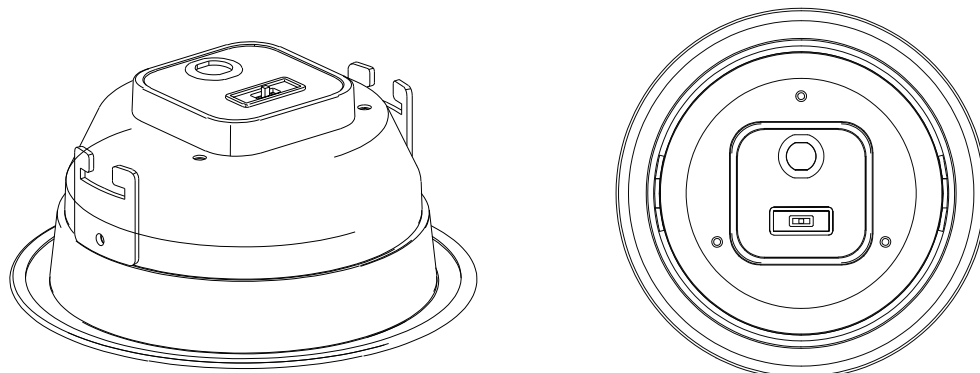

- Switch wattages easy to use even after installation.
- 3 CCT - Discreet colour temperature changing switch
- Less storage space needed for stock due to 3 CCT product features

APPLICATIONS

COMMERCIAL

6W
-
30W

ALL IN ONE SWITCH LED COMMERCIAL DOWNLIGHT

New switchable wattage downlight

Part No. **230441** **230403** **230175**

Description	All in One Switch Commercial Downlight		
Product Dimensions (mm)	120mm x 120mm x 55mm	170mm x 170mm x 69mm	230mm x 230mm x 79mm
Product Weight (kg)	0.25	0.4	0.6
Cutout	105mm	150mm	200mm - 220mm
Power Consumption (W)	6w / 8w	10w / 15w	20 / 30w
Input Voltage (VAC)	220-240v	220-240v	220-240v
Colour Temperature (K)	Switchable 3000K 4000K 6000K		
CRI	>80		
Lumen Output (lm)	690lm 880lm	1150lm 1650lm	2300lm 3300lm
IP Rating	IP44		
IK Rating	IK08		
UGR	22		
Beam Angle	120°		
Construction	Steel		
Working Temperature (°C)	-20° to +45°		
Lifetime (hrs)	50,000		
Switch Cycles	15,000 times		
Lumen Efficacy (lm/W)	110lm/W		
Cerification	CE / ROHS		
SDCM	<6		
L Value	70		
B Value	50		
Warranty	1 Year (+ 4 years extended warranty with online registration)		