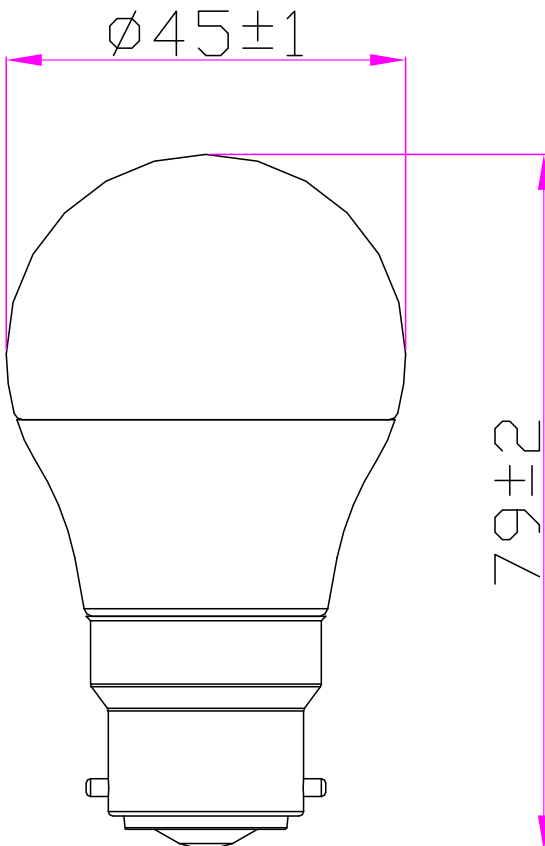

4.8W Golf Ball B22 LED LAMP

B22 Cap Type

Part No.	189848	189855	189862
Description	LED 4.8W Golf Ball B22		
Product Dimensions (mm)	45mm x 80mm		
Product Weight (g)	19		
Power Consumption (w)	4.8w		
Input Voltage (VAC)	220-240v		
Colour Temperature (k)	3000k	4000K	6500k
CRI	>80		
Lumen Output (lm)	470lm		
IP Rating	IP20		
Beam Angle	180°		
Construction	aluminum+PC		
Working Temperature (°C)	-20° to +40°		
Lifetime (hrs)	25,000		
Switch Cycles	15,000 times		
Lumen Efficacy (lm/w)	98lm/W		
Cerification	CE / ROHS		
Warranty	1 Year (+ 1 years extended warranty with online registration)		