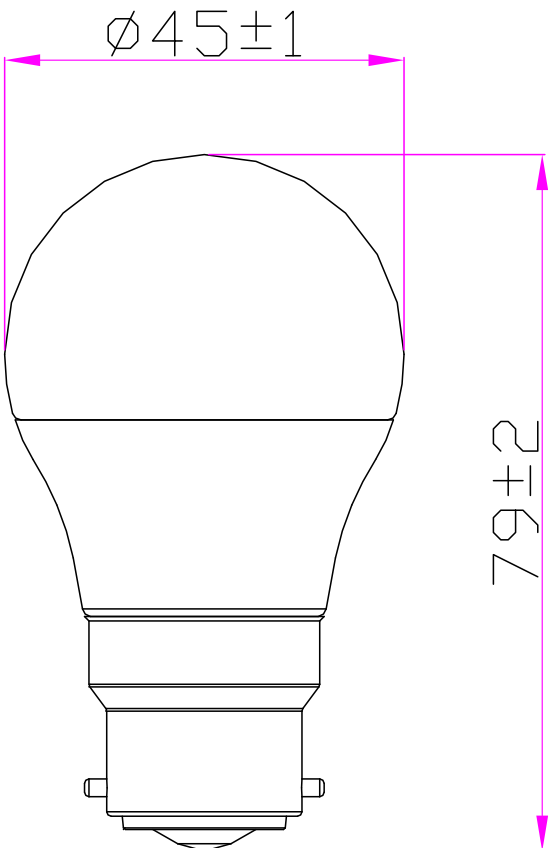

2.9W Golf Ball B22 LED LAMP

B22 Cap Type

Part No.	189602	189619	189626
Description	LED 2.9W Golf Ball B22		
Product Dimensions (mm)	45mm x 80mm		
Product Weight (g)	18		
Power Consumption (w)	2.9w		
Input Voltage (VAC)	220-240v		
Colour Temperature (k)	3000k	4000K	6500k
CRI	>80		
Lumen Output (lm)	250lm		
IP Rating	IP20		
Beam Angle	180°		
Construction	aluminum+PC		
Working Temperature (°C)	-20° to +40°		
Lifetime (hrs)	25,000		
Switch Cycles	15,000 times		
Lumen Efficacy (lm/w)	86lm/W		
Cerification	CE / ROHS		
Warranty	1 Year (+ 1 years extended warranty with online registration)		