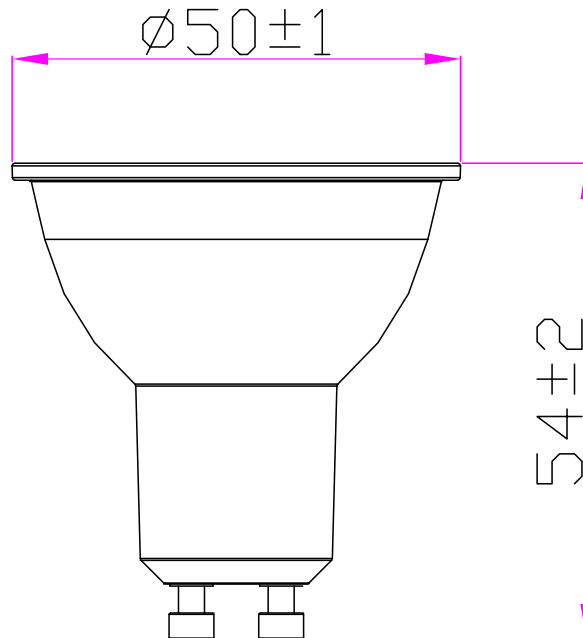

# 6W GU10 38° LED LAMP

6W

GU10 38°

**2**  
**YEAR**  
**WARRANTY**  
WITH ONLINE  
REGISTRATION

## FEATURES:

- For retail and general decorative lighting
- Crisp light weight and shape
- Light output of 87lm/w

# 6W GU10 38° LED LAMP

GU10 38°

Part No.	190080	190097	190103
Description	LED 6W GU10 38°		
Product Dimensions (mm)	50mm x 54mm		
Product Weight (g)	20		
Power Consumption (w)	6w		
Input Voltage (VAC)	220-240v		
Colour Temperature (k)	3000k	4000K	6500k
CRI	>80		
Lumen Output (lm)	445lm		
IP Rating	IP20		
Beam Angle	38°		
Construction	aluminum+PC		
Working Temperature (°C)	-20° to +40°		
Lifetime (hrs)	25,000		
Switch Cycles	15,000 times		
Lumen Efficacy (lm/w)	87lm/W		
Cerification	CE / ROHS		
Warranty	1 Year (+ 1 years extended warranty with online registration)		