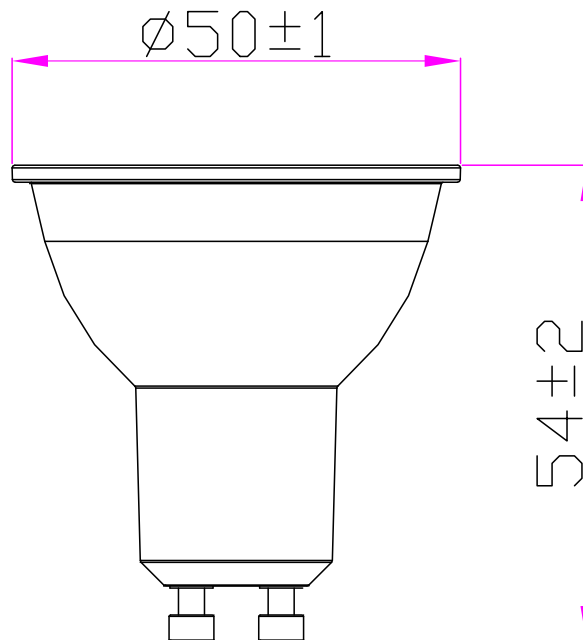

# 4.5W GU10 38° LED LAMP

4.5W

GU10 38°

**2**  
**YEAR**  
**WARRANTY**  
WITH ONLINE  
REGISTRATION

## FEATURES:

- For retail and general decorative lighting
- Crisp light weight and shape
- Light output of 90lm/w

# 4.5W GU10 38° LED LAMP

GU10 38°

Part No.	189961	189978	189985
Description	LED 4.5W GU10 38°		
Product Dimensions (mm)	50mm x 54mm		
Product Weight (g)	19		
Power Consumption (w)	4.5w		
Input Voltage (VAC)	220-240v		
Colour Temperature (k)	3000k	4000K	6500k
CRI	>80		
Lumen Output (lm)	345lm		
IP Rating	IP20		
Beam Angle	38°		
Construction	aluminum+PC		
Working Temperature (°C)	-20° to +40°		
Lifetime (hrs)	25,000		
Switch Cycles	15,000 times		
Lumen Efficacy (lm/w)	90lm/W		
Cerification	CE / ROHS		
Warranty	1 Year (+ 1 years extended warranty with online registration)		