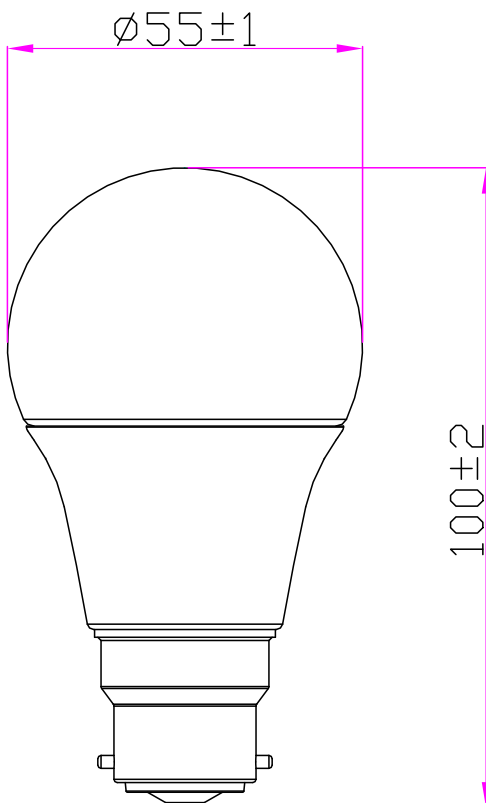

4.8W

4.8W GLS E27 LED LAMP

E27 Cap Type

Part No.	188162	188179	188186
Description	LED 4.8W GLS E27		
Product Dimensions (mm)	55mm x 100mm		
Product Weight (kg)	20		
Power Consumption (w)	4.8w		
Input Voltage (VAC)	220-240v		
Colour Temperature (k)	3000k	4000K	6500k
CRI	>80		
Lumen Output (lm)	470lm		
IP Rating	IP20		
Beam Angle	200°		
Construction	aluminum+PC		
Working Temperature (°C)	-20° to +40°		
Lifetime (hrs)	25,000		
Switch Cycles	15,000 times		
Lumen Efficacy (lm/w)	98lm/W		
Cerification	CE / ROHS		
Warranty	1 Year (+ 1 years extended warranty with online registration)		

A55 4.8w