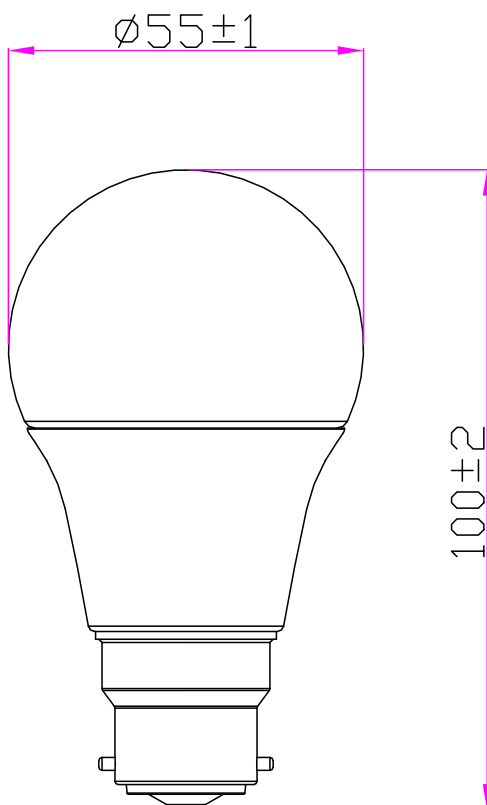

4.8W

4.8W GLS B22 LED LAMP

B22 Cap Type

Part No.	188049	188056	188063
Description	LED 4.8W GLS B22		
Product Dimensions (mm)	55mm x 100mm		
Product Weight (kg)	20		
Power Consumption (w)	4.8w		
Input Voltage (VAC)	220-240v		
Colour Temperature (k)	3000k	4000K	6500k
CRI	>80		
Lumen Output (lm)	470lm		
IP Rating	IP20		
Beam Angle	200°		
Construction	aluminum+PC		
Working Temperature (°C)	-20° to +40°		
Lifetime (hrs)	25,000		
Switch Cycles	15,000 times		
Lumen Efficacy (lm/w)	98lm/W		
Cerification	CE / ROHS		
Warranty	1 Year (+ 1 years extended warranty with online registration)		

A55 4.8w