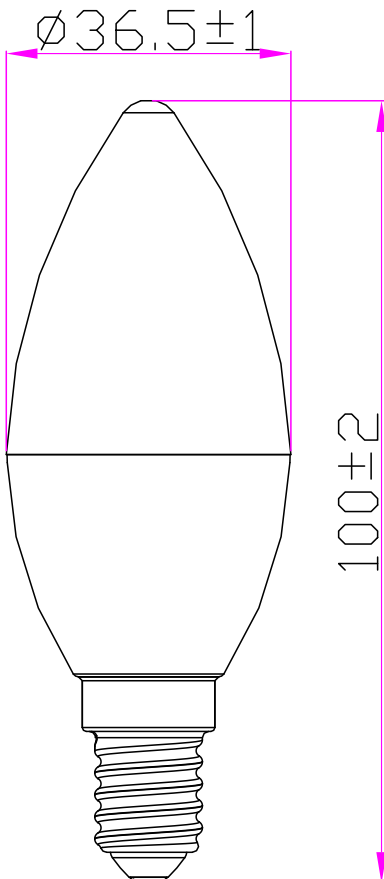

4.8W Candle SES LED LAMP

4.8W

SES Cap Type

2
YEAR
WARRANTY
WITH ONLINE
REGISTRATION

FEATURES:

- For retail and general decorative lighting
- Crisp light weight and shape
- Light output of 101lm/w

APPLICATIONS

COMMERCIAL

EDUCATION

HOME &
RESIDENTIAL

LOBBIES &
CORRIDORS

OFFICES

RETAIL

4.8W

4.8W Candle SES LED LAMP

SES Cap Type

Part No.	189367	189374	189381
Description	LED 4.8W Candle SES		
Product Dimensions (mm)	36.5mm x 100mm		
Product Weight (g)	19		
Power Consumption (w)	4.8w		
Input Voltage (VAC)	220-240v		
Colour Temperature (k)	3000k	4000K	6500k
CRI	>80		
Lumen Output (lm)	470lm		
IP Rating	IP20		
Beam Angle	180°		
Construction	aluminum+PC		
Working Temperature (°C)	-20° to +40°		
Lifetime (hrs)	25,000		
Switch Cycles	15,000 times		
Lumen Efficacy (lm/w)	98lm/W		
Cerification	CE / ROHS		
Warranty	1 Year (+ 1 years extended warranty with online registration)		