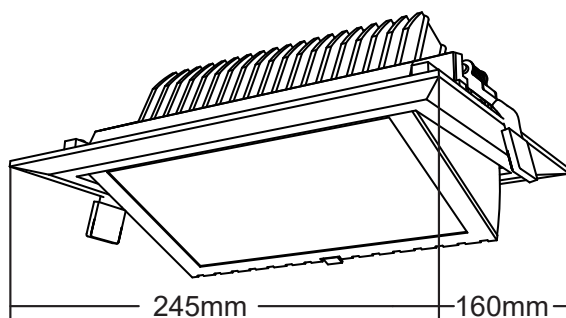

## APPLICATIONS

COMMERCIAL

EDUCATION

RETAIL

BRIGTH SOURCE

**20W  
-  
50W**

# RECTANGULAR SHOPLIGHT LED

3CCT & Switchable Wattage

Part No.

242109

Description	<b>LED Rectangular Shoplight</b>
Product Dimensions (mm)	<b>245 x 160 x 100</b>
Product Weight (g)	<b>1,340</b>
Power Consumption (w)	<b>20 - 50</b>
Input Voltage (VAC)	<b>220-240v</b>
Colour Temperature (k)	<b>3000 - 4000 - 6500</b>
CRI	<b>&gt;90</b>
Lumen Output (lm)	<b>2,400 - 6,000</b>
IP Rating	<b>IP20</b>
Beam Angle	<b>90°</b>
Construction	<b>Aluminum + Tempered Glass</b>
Working Temperature (°C)	<b>-20° to +45°</b>
Lifetime (hrs)	<b>54,000</b>
Switch Cycles	<b>10,000 times</b>
Lumen Efficacy (lm/w)	<b>120lm/W</b>
Certification	<b>CE / ROHS</b>
Warranty	<b>1 Year (+ 4 years extended warranty with online registration)</b>