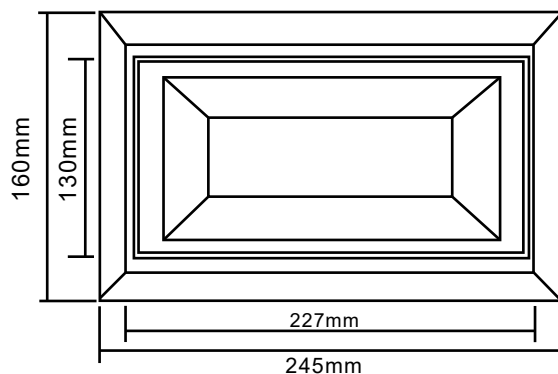

# RECTANGULAR SHOPLIGHT LED

3CCT & Switchable Wattage

Part No.

242109

Description	<b>LED Rectangular Shoplight</b>
Product Dimensions (mm)	<b>245 x 160 x 100</b>
Product Weight (g)	<b>1,340</b>
Power Consumption (w)	<b>20 - 50</b>
Input Voltage (VAC)	<b>220-240v</b>
Colour Temperature (k)	<b>3000 - 4000 - 6500</b>
CRI	<b>&gt;90</b>
Lumen Output (lm)	<b>2,400 - 6,000</b>
IP Rating	<b>IP20</b>
Beam Angle	<b>90°</b>
Construction	<b>Aluminum + Tempered Glass</b>
Working Temperature (°C)	<b>-20° to +45°</b>
Lifetime (hrs)	<b>54,000</b>
Switch Cycles	<b>10,000 times</b>
Lumen Efficacy (lm/w)	<b>120lm/W</b>
Certification	<b>CE / ROHS</b>
Warranty	<b>1 Year (+ 4 years extended warranty with online registration)</b>