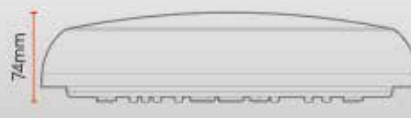

ITEM #	243540	243557	243564	243571	243588	243595
PRODUCT NAME	ALL IN ONE Switch LED 2D Polo Bulkhead Standard	ALL IN ONE Switch LED 2D Polo Bulkhead Microwave Sensor	ALL IN ONE Switch LED 2D Polo Bulkhead Corridor Function	ALL IN ONE Switch LED 2D Polo Bulkhead 3HR Emergency	ALL IN ONE Switch LED 2D Polo Bulkhead Microwave Sensor & 3HR Emergency	ALL IN ONE Switch LED 2D Polo Bulkhead Corridor Function & 3HR Emergency
WATTAGE	SWITCHABLE 9W/14W/18W (Disconnect at Mains)					
DIMENSIONS	316 x 316 x 74mm	316 x 316 x 74mm	316 x 316 x 74mm	316 x 316 x 74mm	316 x 316 x 74mm	316 x 316 x 74mm
COLOUR TEMPERATURE	SWITCHABLE 3000K/4000K/6000K					
COLOUR RENDITION INDEX (CRI)	Ra>80	Ra>80	Ra>80	Ra>80	Ra>80	Ra>80
LUMENS	855lm/1330lm/1710lm					
IP RATING	IP65	IP65	IP65	IP65	IP65	IP65
IK RATING	IK08	IK08	IK08	IK08	IK08	IK08
BEAM ANGLE	120°	120°	120°	120°	120°	120°
CONSTRUCTION	POLYCARBONATE					
WORKING TEMPERATURE	-20°C to +40°C	-20°C to +40°C	-20°C to +40°C	-20°C to +40°C	-20°C to +40°C	-20°C to +40°C
LIFETIME	50,000hrs	50,000hrs	50,000hrs	50,000hrs	50,000hrs	50,000hrs
SWITCH CYCLES	30,000	30,000	30,000	30,000	30,000	30,000
WARRANTY	1 year (+ 4 years extended warranty with online registration)					
UGR RATING	26.1					
LM/W	95					
SDCM	<6					
L VALUE	70					
B VALUE	50					
LED CHIP BRAND	SANAN					

BRIGTH SOURCE

ACCESSORIES
AVAILABLE
SEPERATELY

Part#	Description
243601	Chrome Trim
243618	Black Eyelid Bezel
243625	Black Grill Bezel

Formerly rated A+
(same quality,
new energy rating
label regulations)